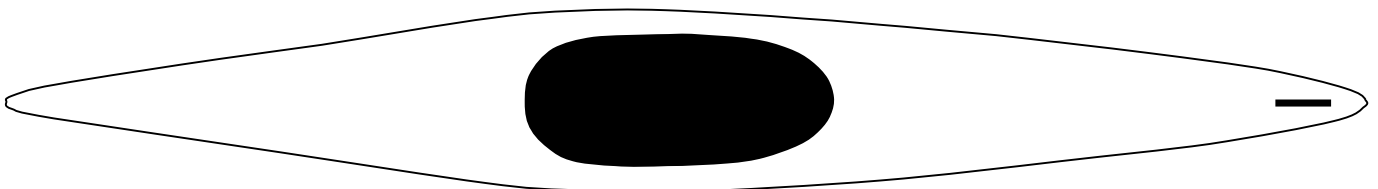

Slalom kayaks designed by Warwick Draper

Phone:

Please circle the laminate required.

Email:

Your Height:

**Carbon / Kevlar Foam Core
Vacuum infused**

Your Weight:

Carbon Kevlar Hand Laminated

Seat Size:

Kevlar Hand Laminated

Special Cut:

Colour Scheme on Deck (hulls are clear)

All kayaks come with a clear finish hull and choice of single or two colour spray fade deck. To save weight we use Duratec coatings on foam core kayaks. Metal flake can be added to Duratec to create custom colours. Each kayak comes complete with pillar foam, choice of small or large seat, bow and stern loops fitted and kevlar outside seam (full length on hand laminated kayaks and nose and tail only on Elite laminate option)