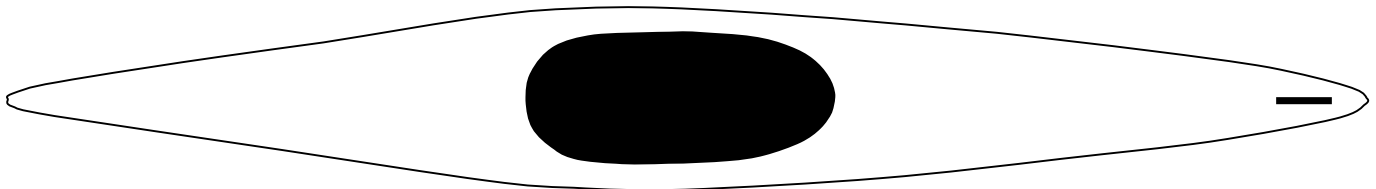

Slalom kayaks designed by Warwick Draper

Phone:

Please circle the laminate required.

Email:

Your Height:

**Carbon / Kevlar Foam Core
Vacuum infused**

Your Weight:

Carbon Kevlar Hand Laminated

Seat Size:

Kevlar Hand Laminated

Special Cut:

Colour Scheme on Deck (hulls are clear)

All kayaks come with a clear finish hull and choice of single or two colour spray fade deck. To save weight we use Duratec coatings on foam core kayaks. Metal flake can be added to Duratec to create custom colours. Each kayak comes complete with pillar foam, choice of small or large seat, bow and stern loops fitted and kevlar outside seam (full length on hand laminated kayaks and nose and tail only on Elite laminate option)